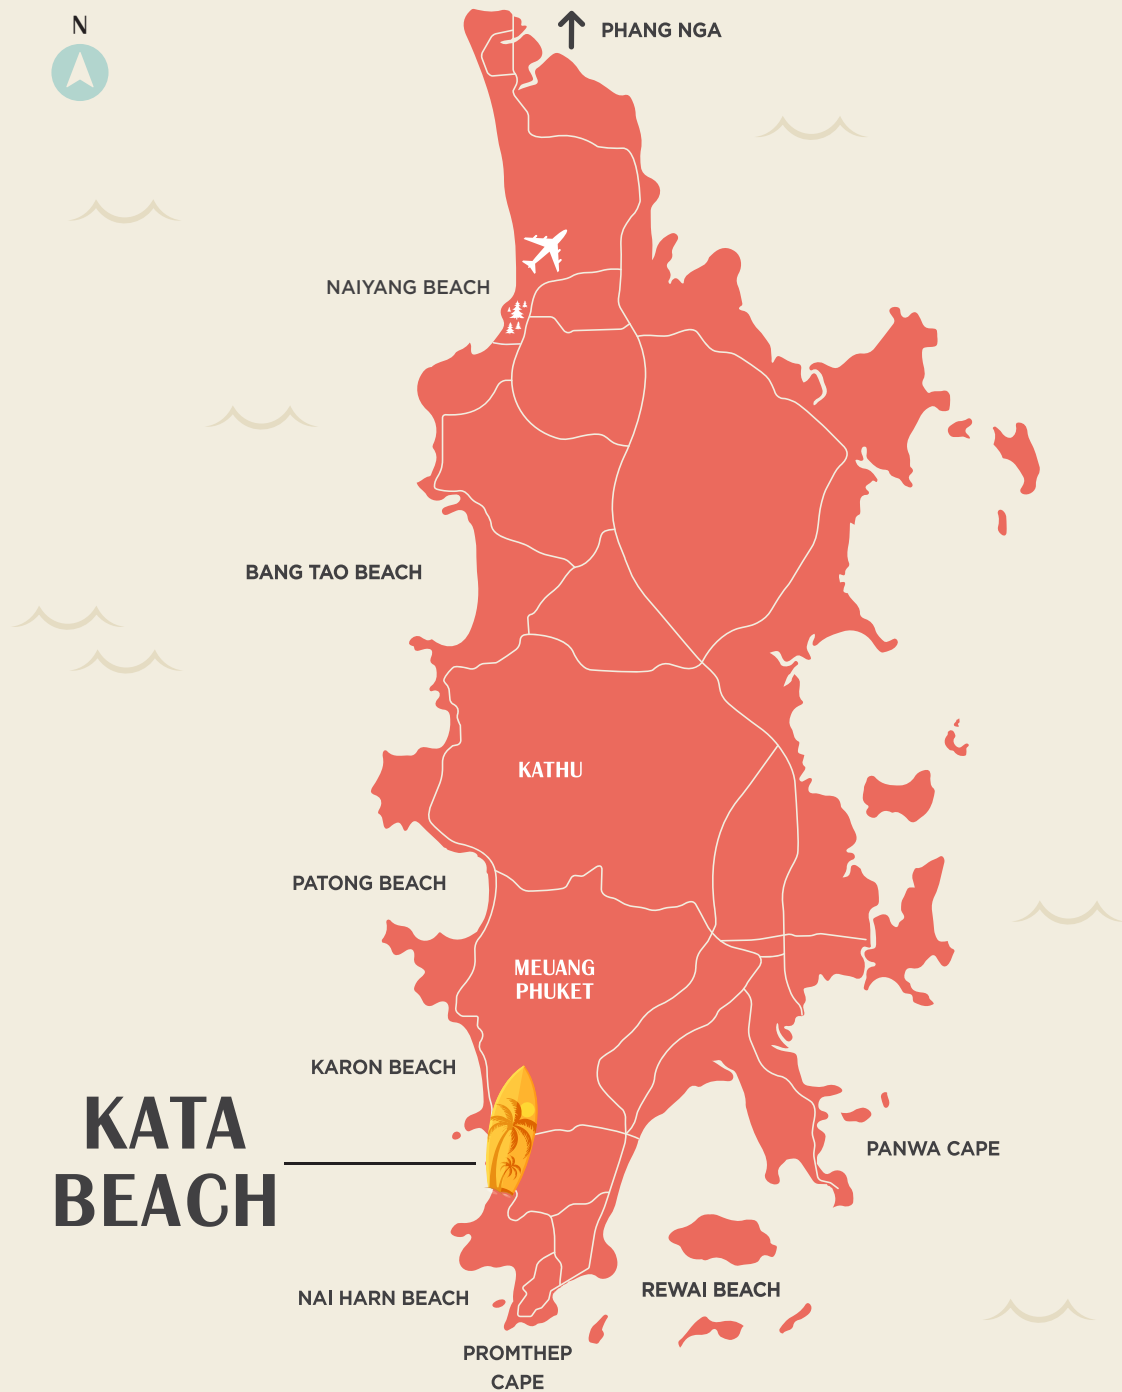

On Kata Beach

**MAKE EVERY DAY AN
ADVENTURE FILLED WITH EXCITEMENT
AND UNFORGETTABLE MOMENTS.**

Best Location

At Kata Beach, immerse yourself in thrilling water activities like surfing the gentle waves, snorkeling to explore vibrant coral reefs, paddleboarding along the serene coastline, or trying your hand at scuba diving to discover the underwater wonders. For a more relaxed experience, enjoy a leisurely swim in the crystal-clear waters or a fun banana boat ride with friends and family.

PHUKET ISLAND

KATA BEACH

KARON BEACH 3 KM. LONG, QUIET, SANDY BEACH WITH NEARBY VIEWPOINTS.

NAI HARN BEACH 10 KM. PEACEFUL, CLEAR WATERS, CLOSE TO NATURE.

PATONG BEACH 11 KM. BEAUTIFUL BEACHES, WATER SPORTS, AND VIBRANT NIGHTLIFE.

RAWAI BEACH 12 KM. GATEWAY TO ISLANDS, FRESH SEAFOOD, AND LOCAL CHARM.

PHUKET OLD TOWN 15 KM. UNIQUE ARCHITECTURE, RICH CULTURE, AND LOCAL MARKETS.

PERFECTLY PLACED IN THE HEART
OF KATA BEACH, WHERE IT ALL COMES
TOGETHER.

Situated just minutes from Kata Beach
and surrounded by premier shopping, dining,
and entertainment options, The Katabello offers
both connectivity and privacy.

The Katabello offers the perfect base for unforgettable beach memories.