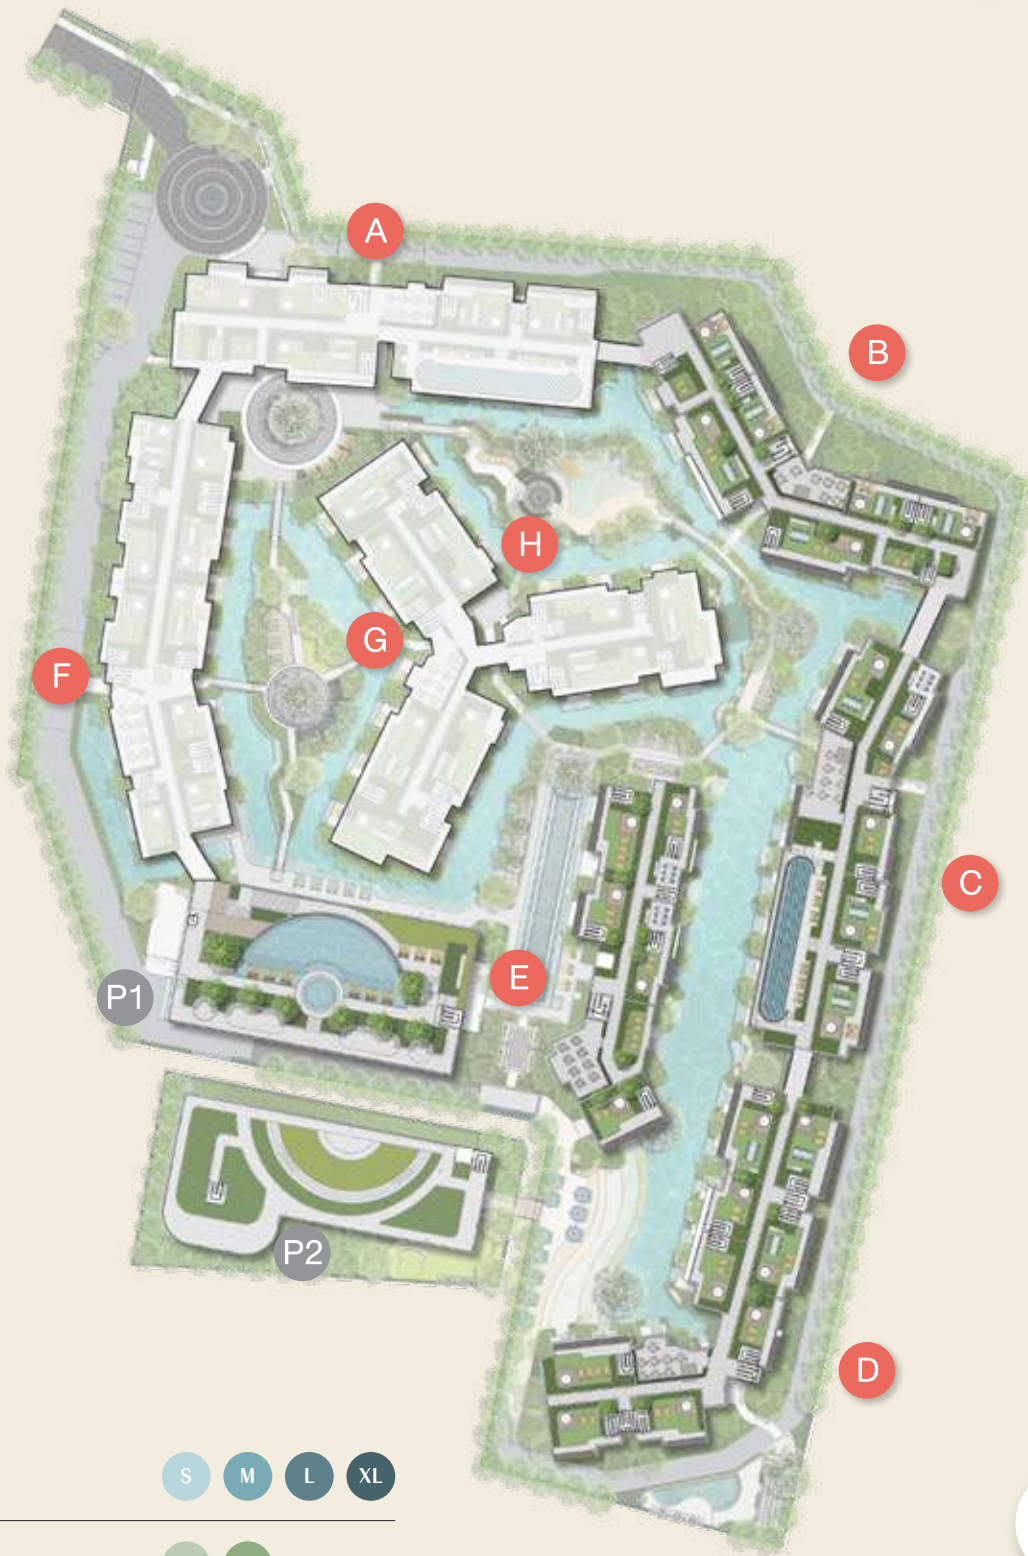

MASTER PLAN

ROOF FLOOR

1 BEDROOM

1 BEDROOM PLUS

2 BEDROOM

PENTHOUSE