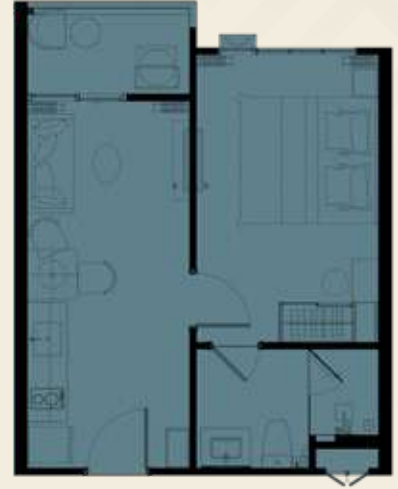

1 BEDROOM L
37 SQ.M.